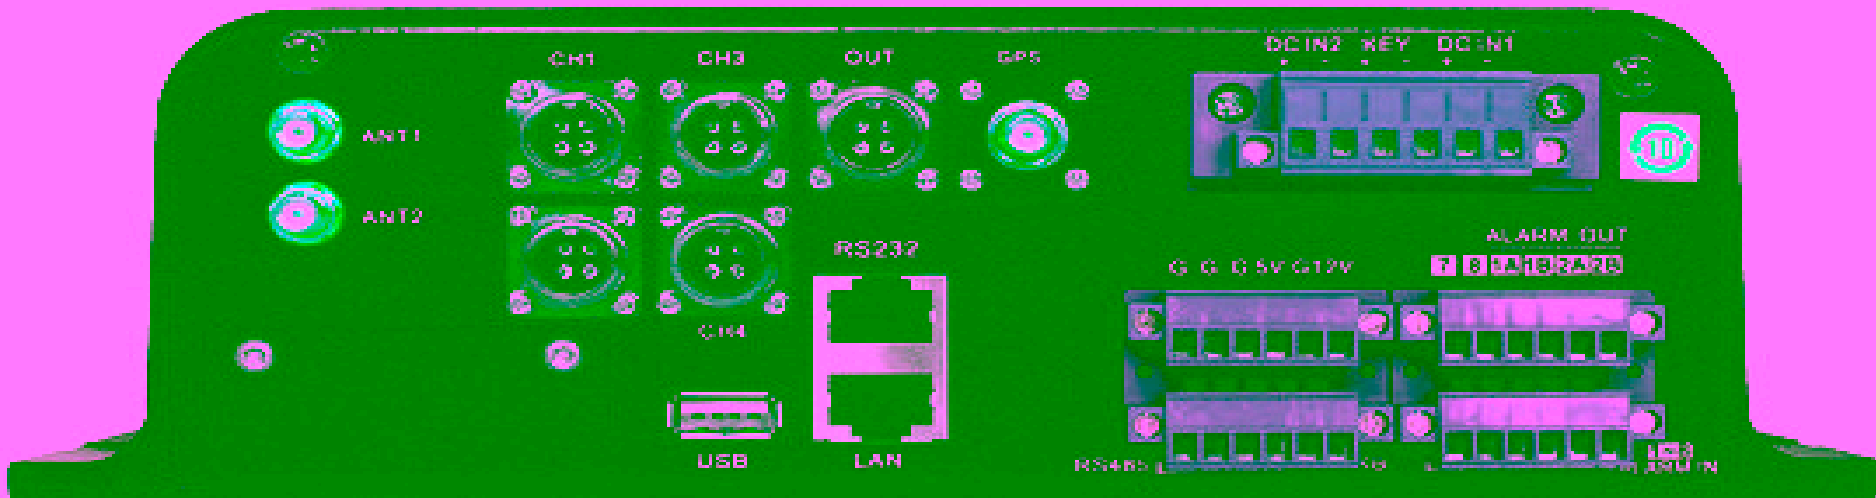

THE MOBILE DVR TO USE INSIDE THE BUS TO RECORD EVENTS.